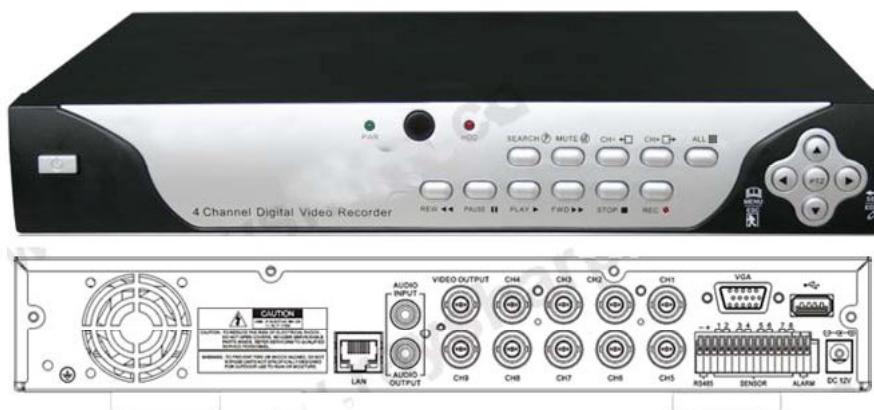

6204U

4CH Simplex Digital Video Recorder

With Network, USB Port Backup & IR Remote Control.

HENELEC

State of the Art Electronics

Features

- ◆ MPEG4 compression Network Transmission
- ◆ USB Port Video Backup to Computer
- ◆ USB Port for Video Backup to USB Stick
- ◆ 2 Audio Inputs
- ◆ Record modes: schedule, motion detection & sensor triggered
- ◆ PC playback & backup via built-in USB 2.0 port
- ◆ Configurable record picture quality & frame rate
- ◆ System self-recovery after power reconnected
- ◆ Supplied With IR remote control

SPECIFICATIONS

- ◆ VIDEO INPUTS : 4CH INPUT : 2CH OUTPUT (BNC TYPE)
- ◆ AUDIO INPUTS : 2CH INPUT : 2CH OUTPUT
- ◆ DISPLAY FRAME : 100 fps
- ◆ RECORDING FRAME RATE : 50 fps
- ◆ DISPLAY RESOLUTION : 720 x 576
- ◆ RECORD RESOLUTION : 720 x 288
- ◆ DISPLAY MODE : Each / QUAD / AUTO-SWITCH
- ◆ COMPRESSION FORMAT : MPEG4
- ◆ RECORD MODE : ALWAYS / SCHEDULE / MOTION DETECTION / SENSOR TRIGGERED
- ◆ BACK-UP : USB STICK, USB PORT TO PC
- ◆ PLAYBACK SEARCH : TIME & DATE, EVENT LIST
- ◆ NETWORK : RJ45, TCP/IP, DDNS, IE BASED CONTROL DVR
- ◆ POWER SUPPLY : DC ADAPTER (12V DC 5.0A)
- ◆ DIMENSION : 300mm(W) x 220mm(D) x 47mm(H)

➔ **6204U/160 4 CH DVR With USB Port**
with 1 x 160GB SATA Hard Drive

➔ **6204U/250 4 CH DVR With USB Port**
with 1 x 250GB SATA Hard Drive

➔ **6204U/500 4 CH DVR With USB Port**
with 1 x 500GB SATA Hard Drive